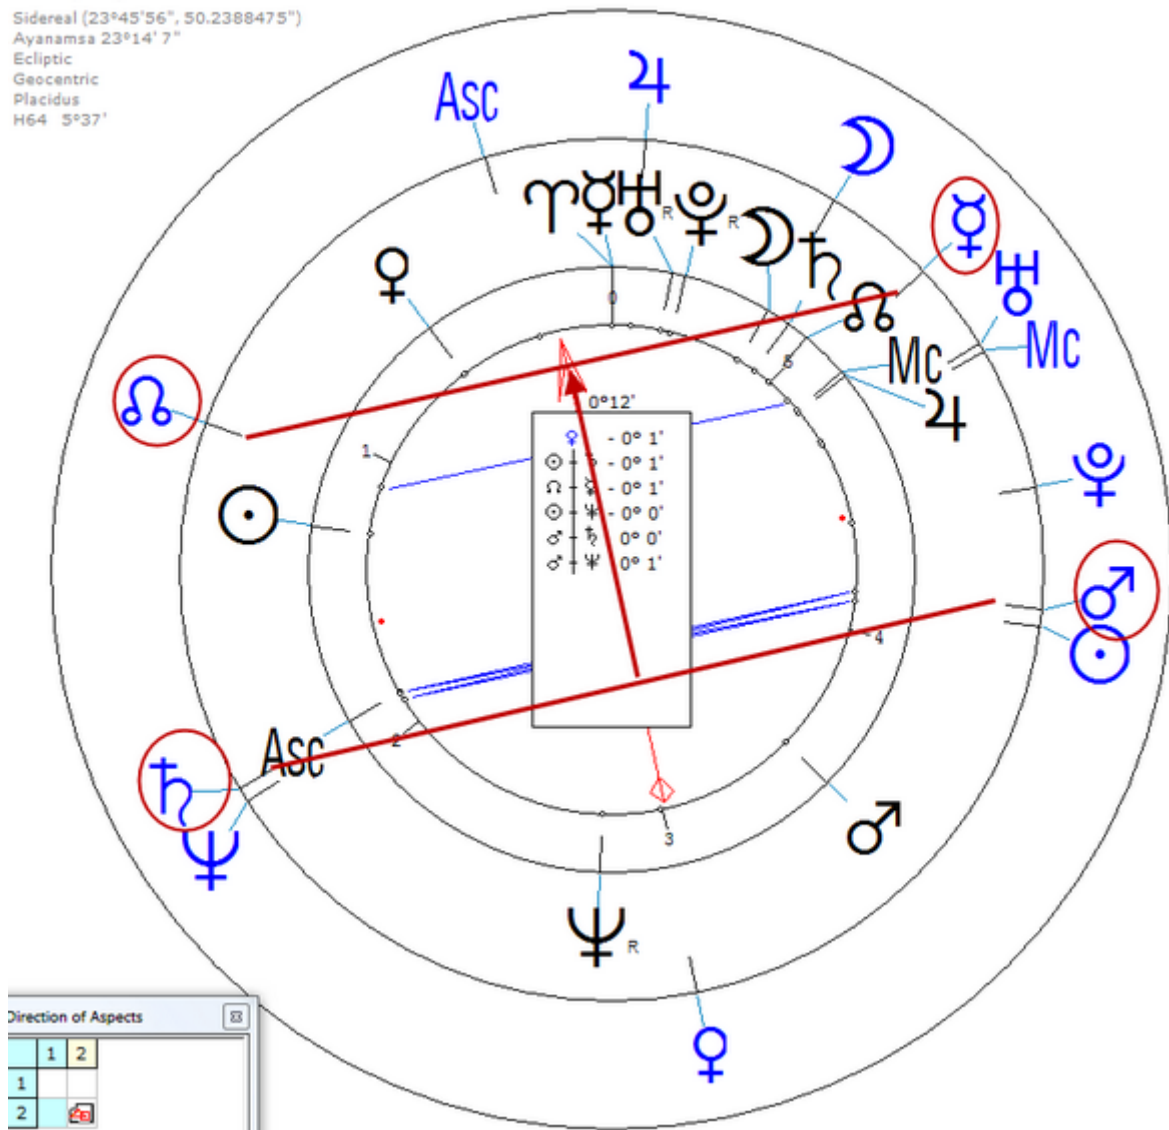

Succo, Roberto

3 April 1962 at 13:10 (= 1:10 PM)Mestre, Italy, 45n29, 12e15

Italian serial killer.

<https://www.astro.com/astro-databank/Succo,_Roberto>

Death by Suicide 23 May 1988 in Vicenza, Italy(In prison, age 26)

Progressed Lunar Return (Harmonic 64)

Lunar ♀/♁ = Lunar ♂/♃

Lunar ☾/♁ = ♁n

Succo, Roberto

3 April 1962 Tue 13:10 (GMT+1) 45n29 12e15
Mestre, Italy

Sidereal (23°45'56", 50.2388475")

Ayanamsa 23°14' 7"

Ecliptic

Geocentric

Placidus

H64 5°37'